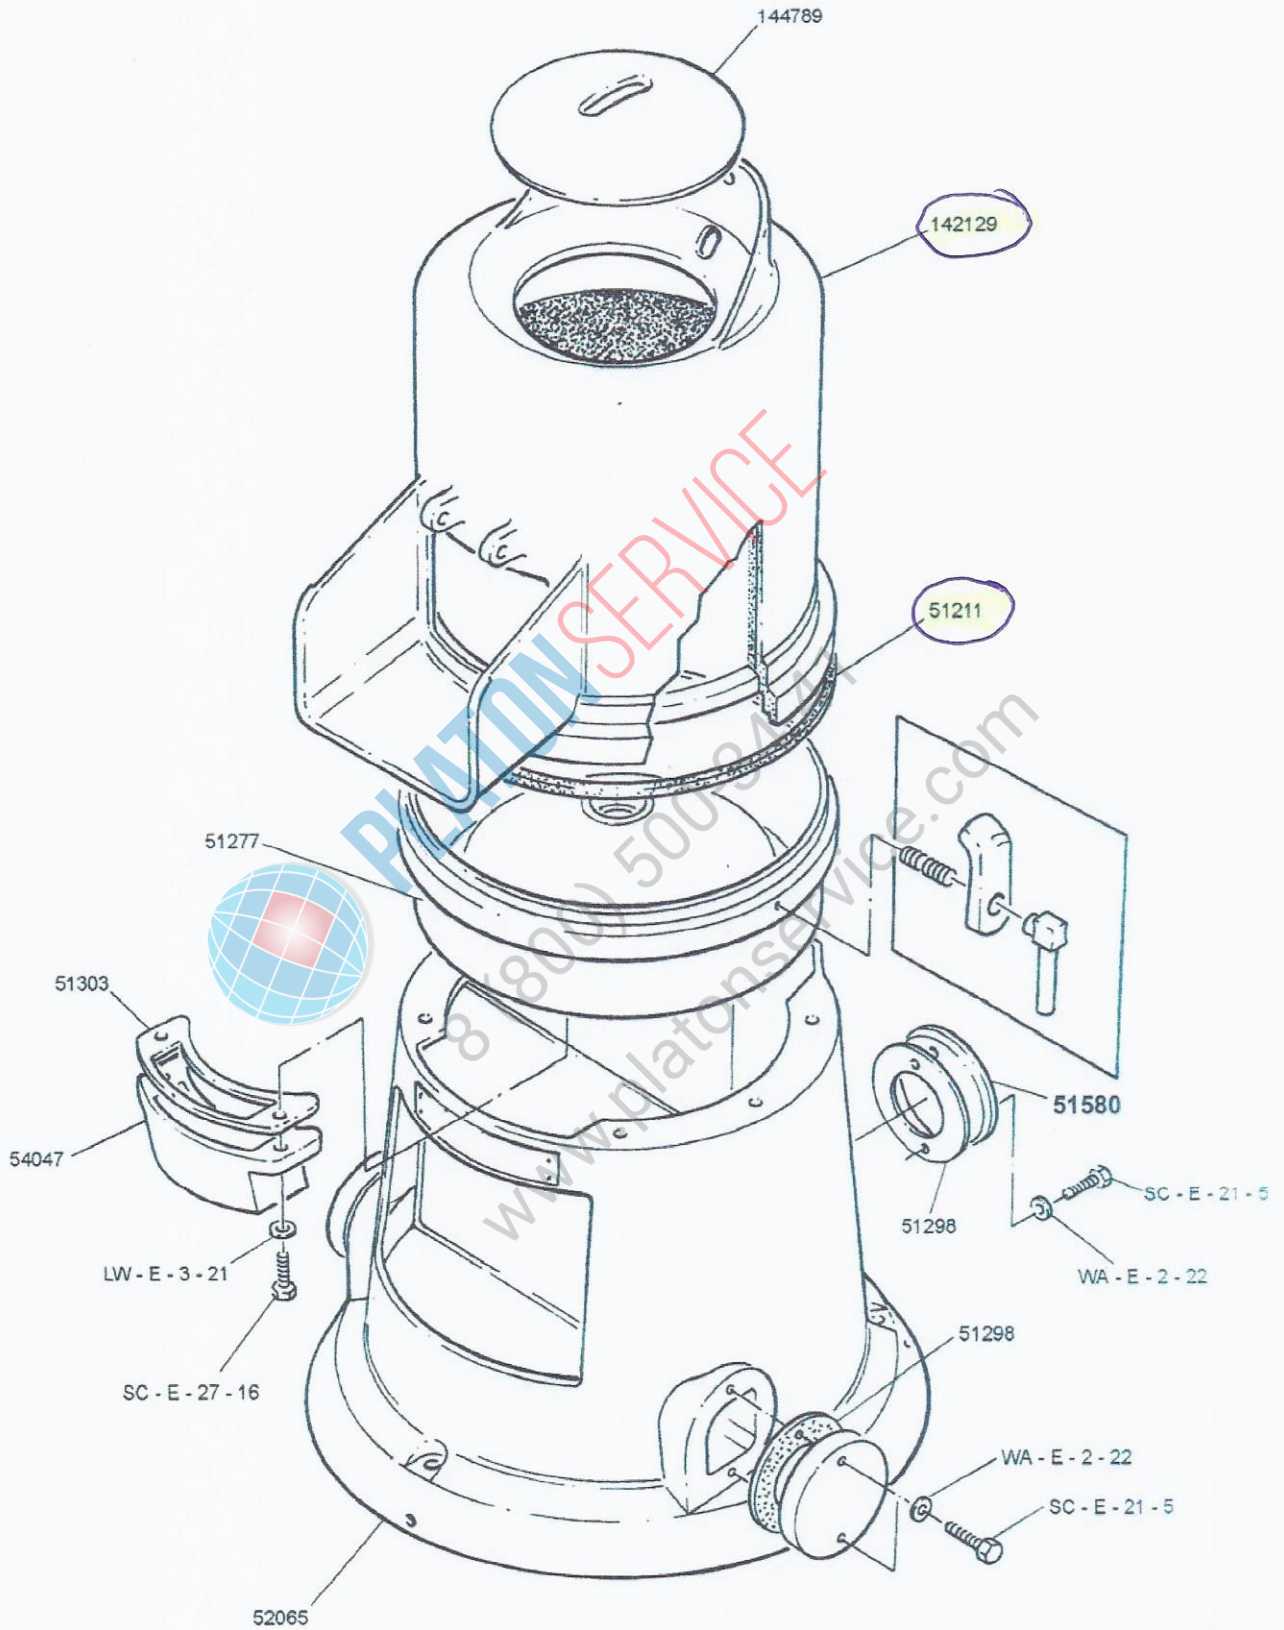

HOBART

E6128

Catalogue of Replacement Parts
Catalogue de Pieces de Rechange
Ersatzteilkatalog

CE

CONTENTS

	Page
Hopper & Base.....	2
Door Assembly.....	3
Disc & Drive Shaft.....	4
Motor.....	5
Hose, Peel Trap & Starter.....	6
Starter.....	7

PLATON SERVICE
8 (800) 500-34-47
www.platonservice.com

DOOR ASSEMBLY.....142062
INCLUDES ITEMS MARKED*

Disc & Drive Shaft

E6128

56051	BRISTLE
55531 + SU - E - 9 - 2	SPLIT TOP DISC
51188	STANDARD

VERTICAL SHAFT ASSEMBLY.....142063
INCLUDES ITEMS MARKED*

LW-E-3-18

SC-E-26-10

135372

137543

137547

сетка фильтр

SEE PAGE 7

FOR PEELERS FROM 97107855 to 97115772