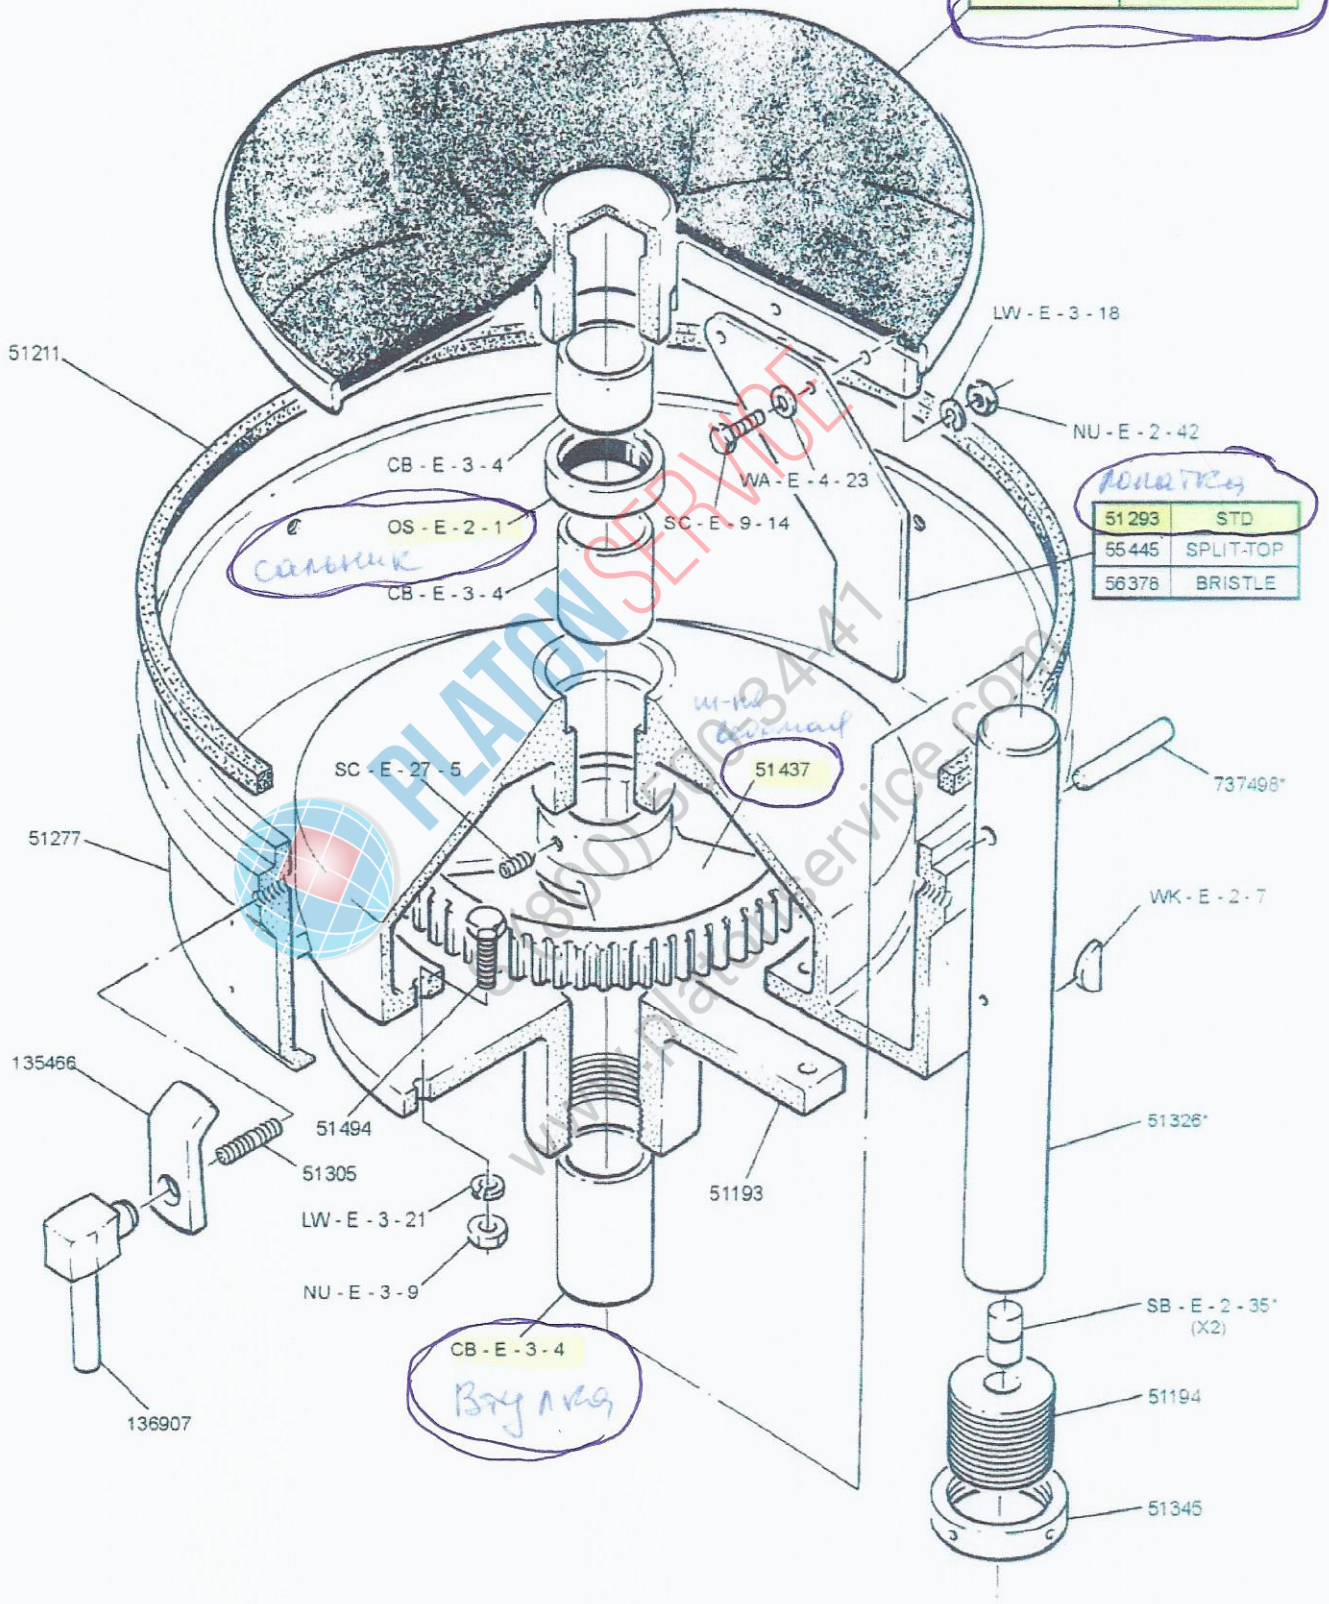

HOBART

E6128

Catalogue of Replacement Parts
Catalogue de Pieces de Rechange
Ersatzteilkatalog

CE

CONTENTS

	Page
Hopper & Base.....	2
Door Assembly.....	3
Disc & Drive Shaft.....	4
Motor.....	5
Hose, Peel Trap & Starter.....	6
Starter.....	7

PLATON SERVICE
8 (800) 500-34-47
www.platonservice.com

DOOR ASSEMBLY.....142062
INCLUDES ITEMS MARKED*

Disc & Drive Shaft

E6128

56051	BRISTLE
55531 + SU - E - 9 - 2	SPLIT TOP DISC
51188	STANDARD

VERTICAL SHAFT ASSEMBLY.....142063
INCLUDES ITEMS MARKED*

LW-E-3-18

SC-E-26-10

135372

137543

137547

сетка фильтр

SEE PAGE 7

FOR PEELERS FROM 97107855 to 97115772

226508 - 11
EPM - E - 11 - 35
169045 - 2

EPM - E - 11 - 12
EPM - E - 11 - 13

EPM - E - 16 - 6

SCM - E - 11 - 14 (X2)
WAM - E - 8 - 14 (X2)
NUM - E - 2 - 10 (X2)

SCM - E - 13 - 16 (X4)

00-738801

NOTE:
WHEN REPLACING STARTERS ON NVR PEELERS PRIOR TO
SER NO 97_____ USE STARTER PART NUMBER
00-738798 + MOUNTING BRACKET 00-738801