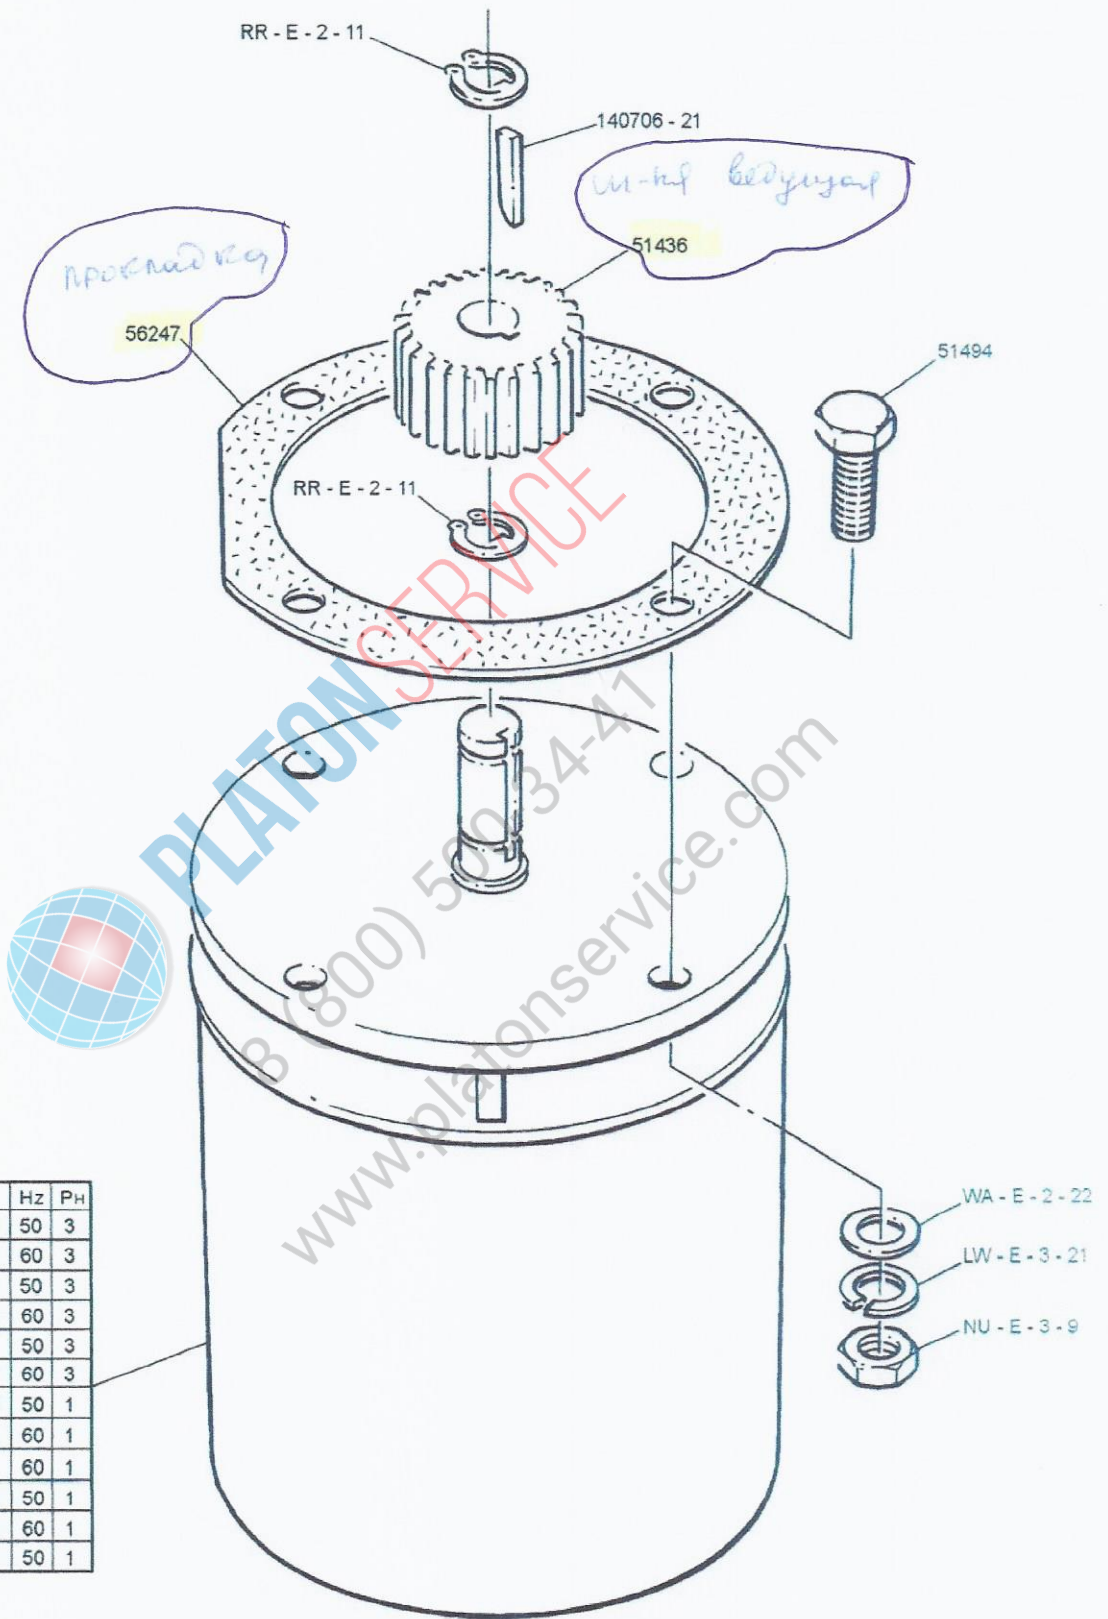

HOBART

E6128

Catalogue of Replacement Parts
Catalogue de Pieces de Rechange
Ersatzteilkatalog

CE

CONTENTS

	Page
Hopper & Base.....	2
Door Assembly.....	3
Disc & Drive Shaft.....	4
Motor.....	5
Hose, Peel Trap & Starter.....	6
Starter.....	7

PLATON SERVICE
8 (800) 500-34-47
www.platonservice.com

DOOR ASSEMBLY.....142062
INCLUDES ITEMS MARKED*

Disc & Drive Shaft

E6128

56051	BRISTLE
55531 + SU - E - 9 - 2	SPLIT TOP DISC
51188	STANDARD

VERTICAL SHAFT ASSEMBLY.....142063
INCLUDES ITEMS MARKED*

LW-E-3-18

SC-E-26-10

135372

137543

137547

сетка фильтр

SEE PAGE 7

FOR PEELERS FROM 97107855 to 97115772

226508 - 11
EPM - E - 11 - 35
169045 - 2

EPM - E - 11 - 12
EPM - E - 11 - 13

EPM - E - 16 - 6

SCM - E - 11 - 14 (X2)
WAM - E - 8 - 14 (X2)
NUM - E - 2 - 10 (X2)

SCM - E - 13 - 16 (X4)

00-738801

NOTE:
WHEN REPLACING STARTERS ON NVR PEELERS PRIOR TO
SER NO 97_____ USE STARTER PART NUMBER
00-738798 + MOUNTING BRACKET 00-738801