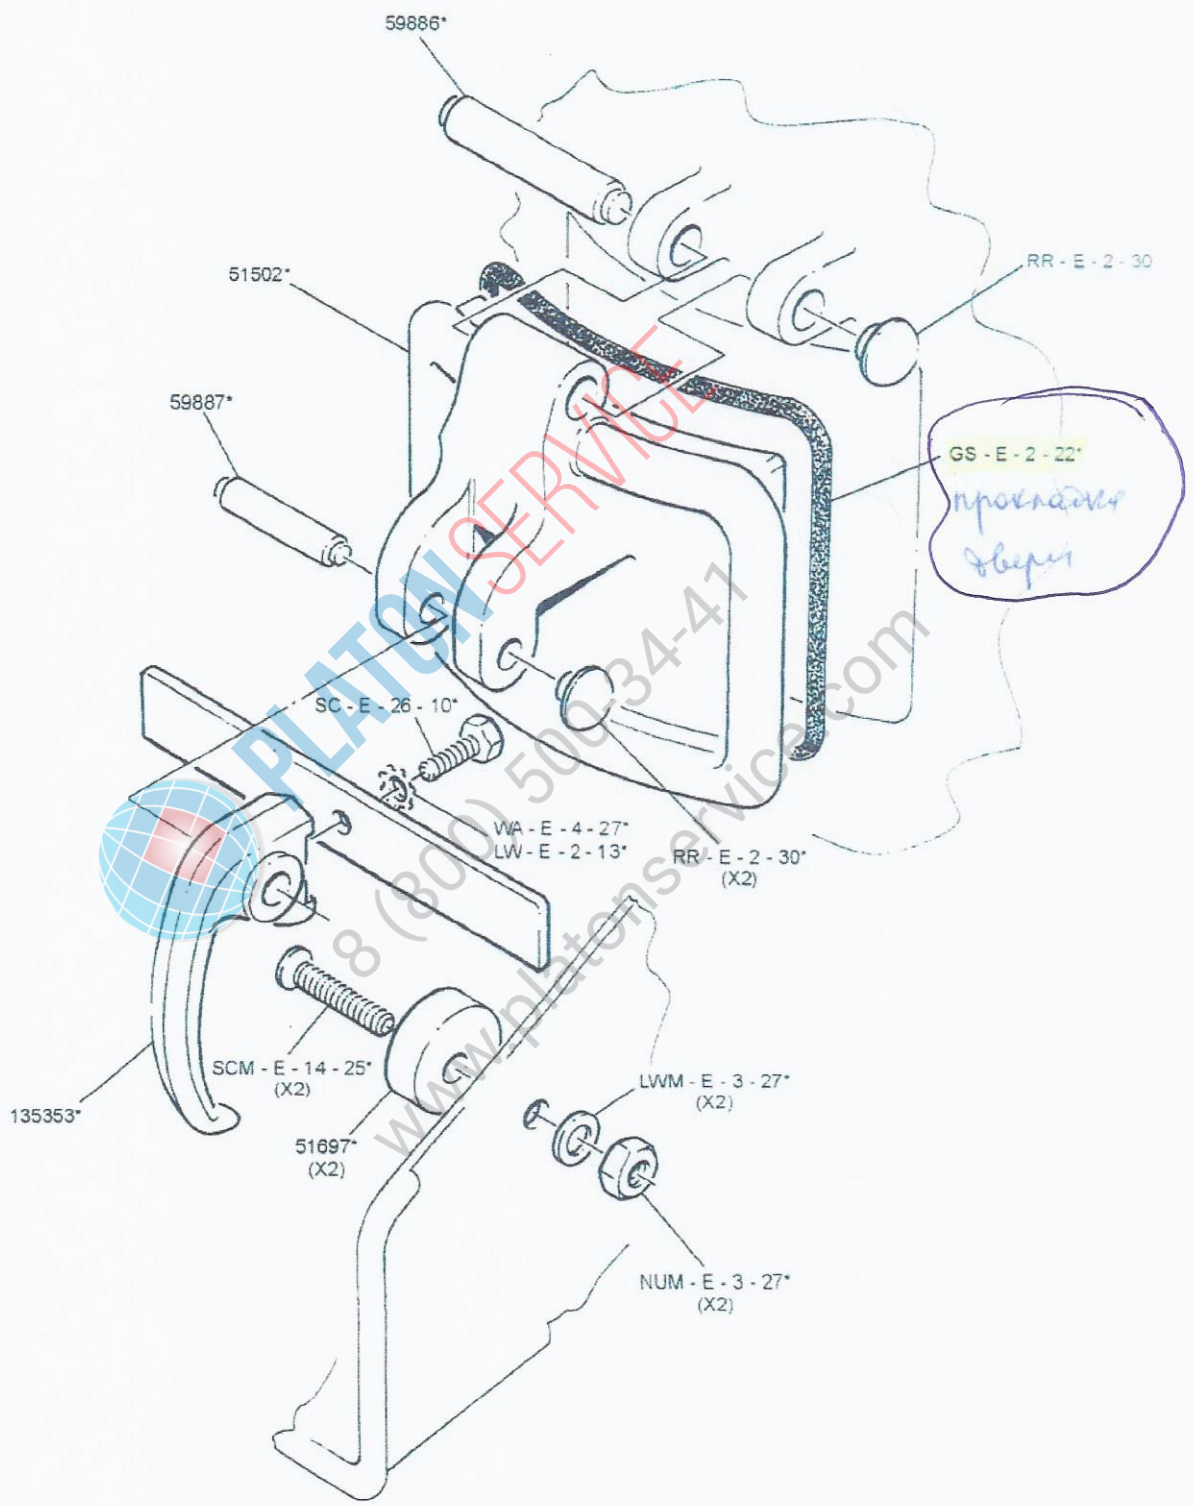

HOBART

E6128

Catalogue of Replacement Parts
Catalogue de Pieces de Rechange
Ersatzteilkatalog

CE

CONTENTS

	Page
Hopper & Base.....	2
Door Assembly.....	3
Disc & Drive Shaft.....	4
Motor.....	5
Hose, Peel Trap & Starter.....	6
Starter.....	7

PLATON SERVICE
8 (800) 500-34-47
www.platonservice.com

DOOR ASSEMBLY.....142062
INCLUDES ITEMS MARKED*

Disc & Drive Shaft

E6128

56051	BRISTLE
55531 + SU - E - 9 - 2	SPLIT TOP DISC
51188	STANDARD

VERTICAL SHAFT ASSEMBLY.....142063
INCLUDES ITEMS MARKED*

LW-E-3-18

SC-E-26-10

135372

137543

137547

сетка фильтр

SEE PAGE 7

FOR PEELERS FROM 97107855 to 97115772

226508 - 11
EPM - E - 11 - 35
169045 - 2

EPM - E - 11 - 12
EPM - E - 11 - 13

EPM - E - 16 - 6

SCM - E - 11 - 14 (X2)
WAM - E - 8 - 14 (X2)
NUM - E - 2 - 10 (X2)

SCM - E - 13 - 16 (X4)

00-738801

NOTE:
WHEN REPLACING STARTERS ON NVR PEELERS PRIOR TO
SER NO 97_____ USE STARTER PART NUMBER
00-738798 + MOUNTING BRACKET 00-738801