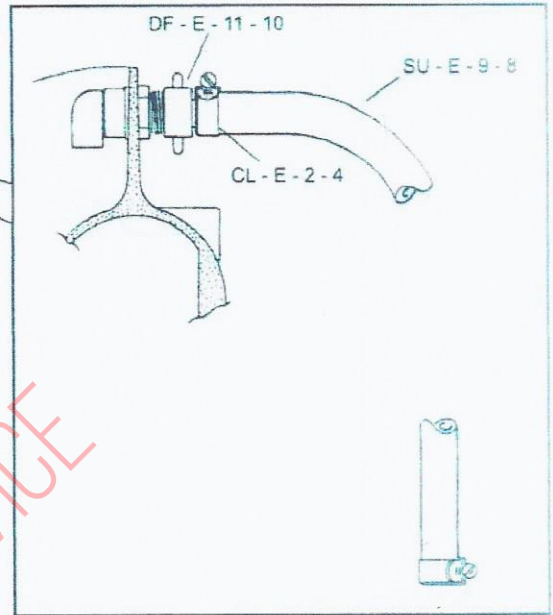

LW-E-3-18

SC-E-26-10

135372

137543

137547

сетка фильтр

SEE PAGE 7